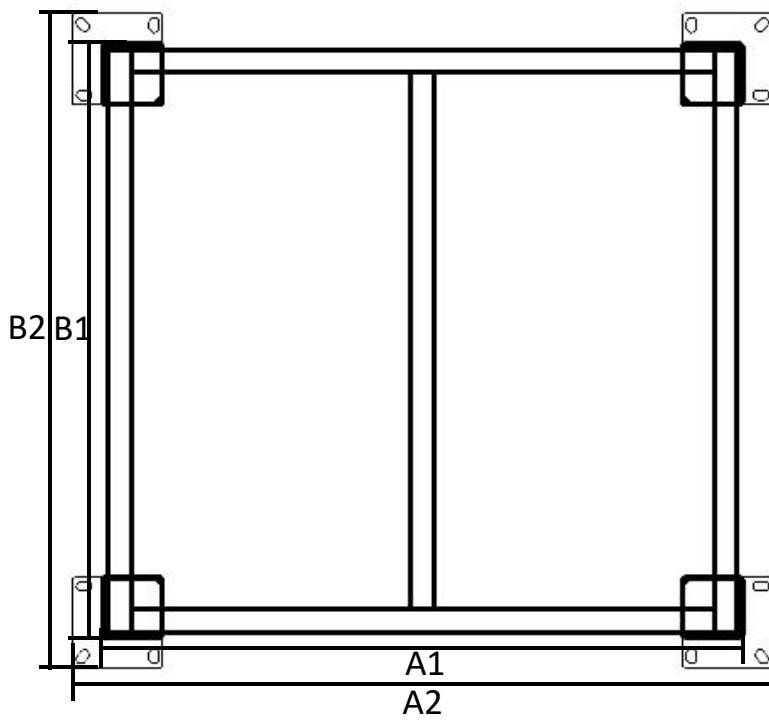

Installation Manual for Pergola 100A-6

A		1
B		1
C		1
D		1
E		1
F		4
G		2
H		4
I-1		46
		64
I-2		2
J		4
K		2
L		1
M		4
		1
		1

AA	 4.8X50	28
BB	 6X20	8
CC	 6X15	8
DD	 M10X100	16
EE		1

	A1	A2	B1	B2
3*3M	2914mm	2974mm	2914mm	2974mm
3*4M	3887mm	3947mm	2914mm	2974mm

DD X16

M10X100