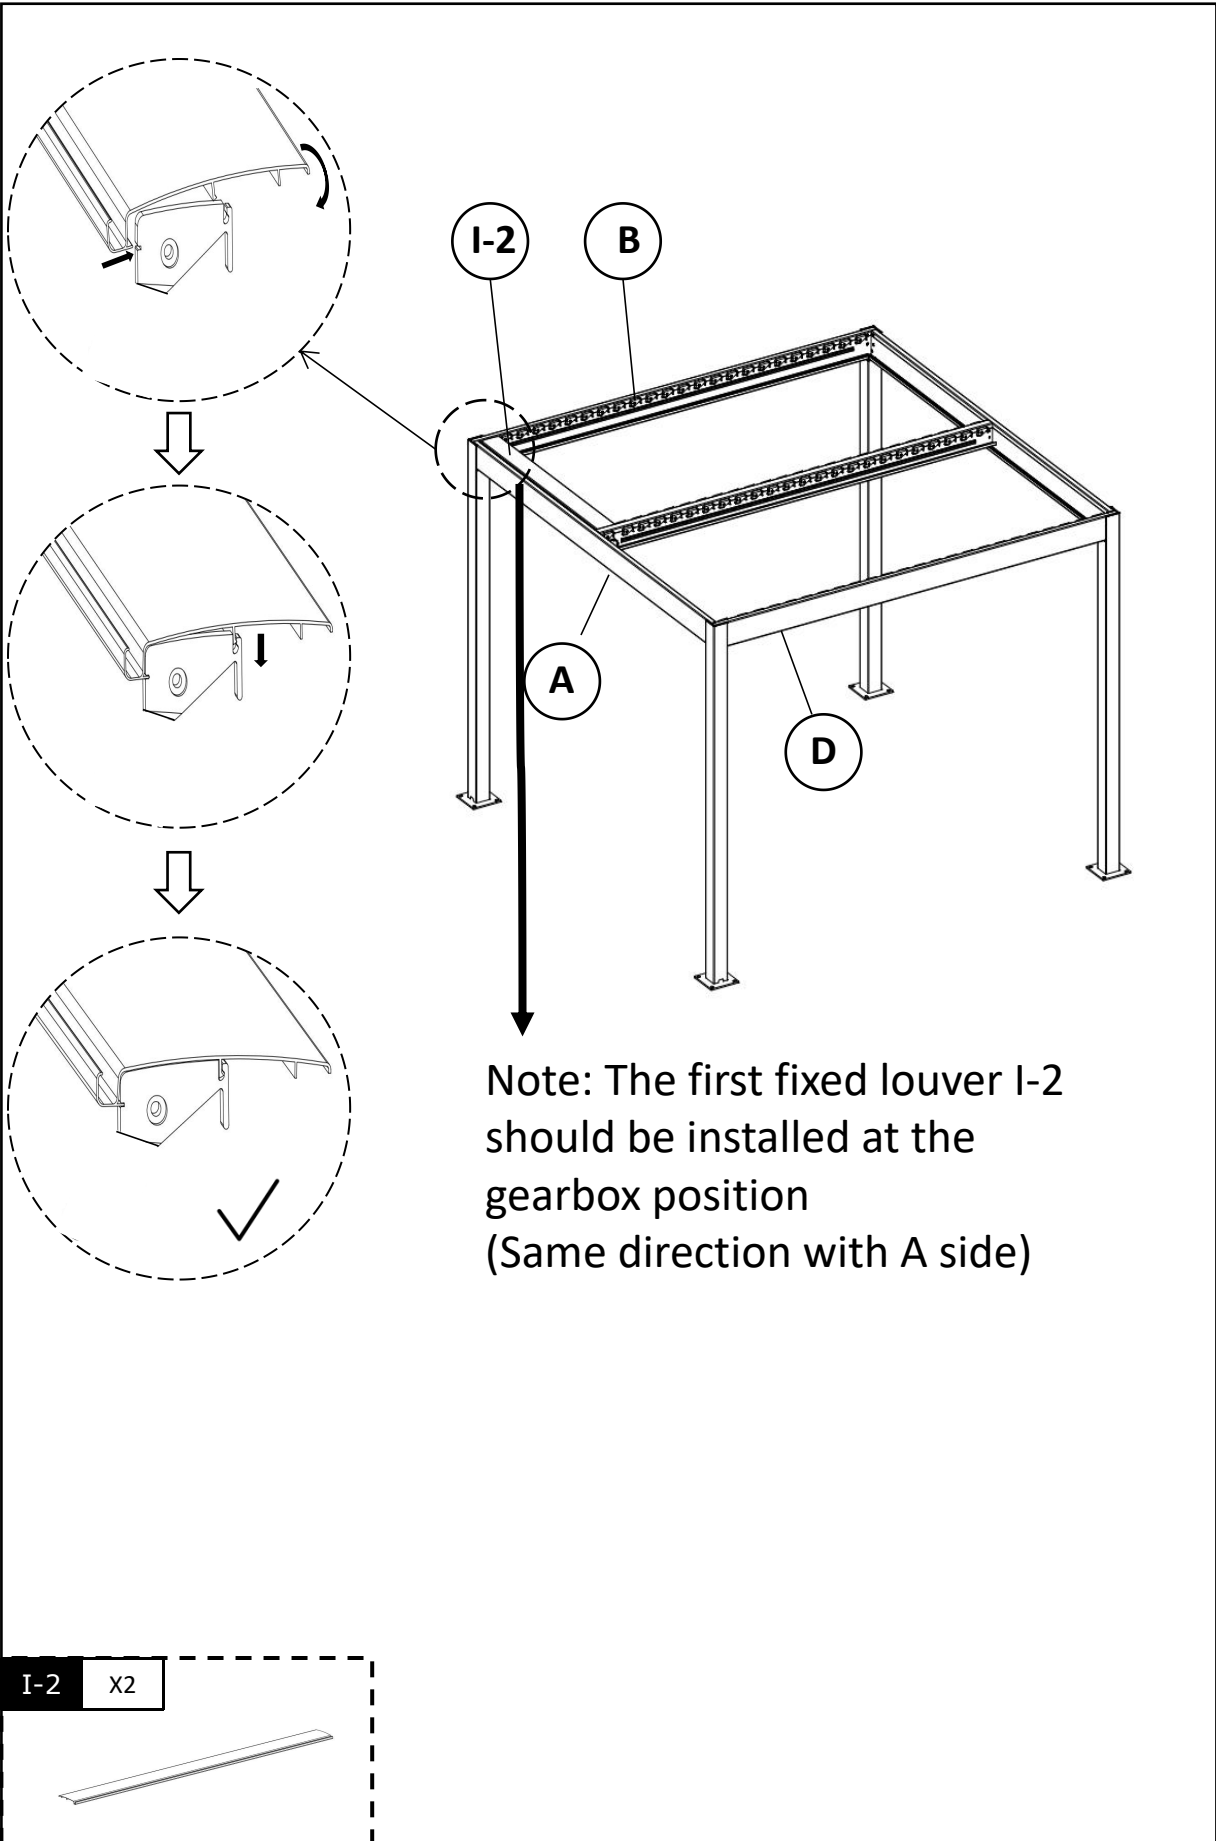

Installation Manual for Pergola 100A-6

A		1
B		1
C		1
D		1
E		1
F		4
G		2
H		4
I-1		46
		64
I-2		2
J		4
K		2
L		1
M		4
		1
		1

AA	 4.8X50	28
BB	 6X20	8
CC	 6X15	8
DD	 M10X100	16
EE		1

	A1	A2	B1	B2
3*3M	2914mm	2974mm	2914mm	2974mm
3*4M	3887mm	3947mm	2914mm	2974mm

DD X16

M10X100